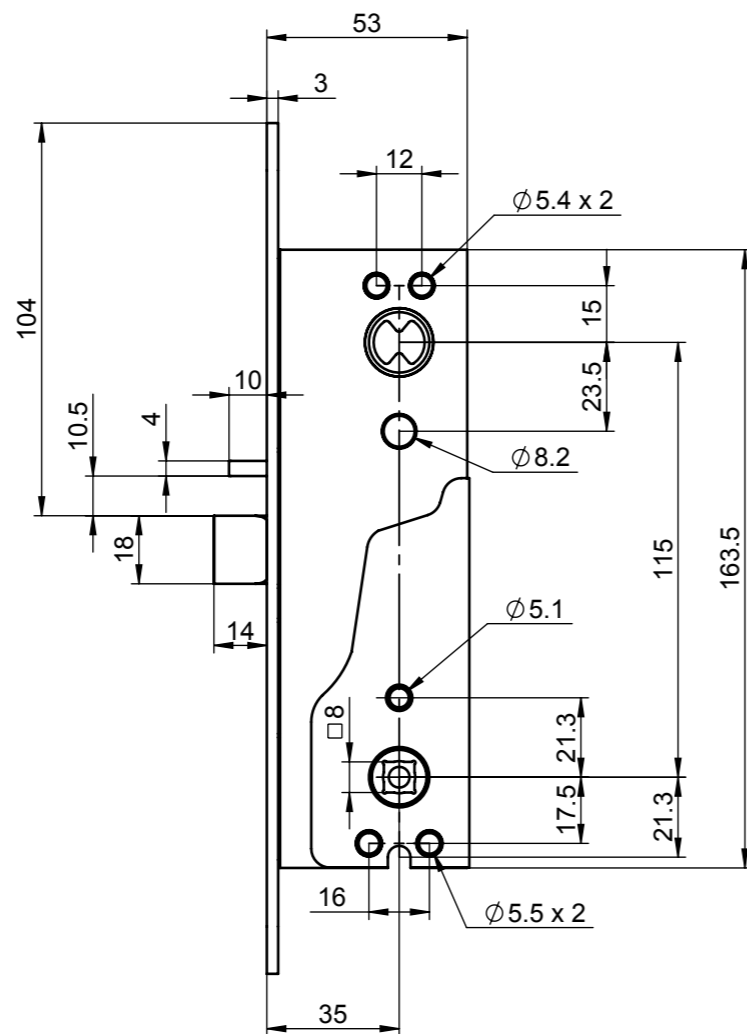

This document is our property and shall not without our permission be altered, copied, used for manufacturing or communicated to any other person or company.

Surface: 456466		Material:			General tolerance: ISO 2768-mH	
Volume:	Weight:	Surface area:	created: 27.04.2015 JK	designed by:	changed by:	Scale: 1:2 (A3)
 <b>ABLOY</b> Abloy Oy An ASSA ABLOY Group brand			ABLOY EL480 / 35			Projection: 
			Alternate ID			

Part/assy:

Configuration:Default

SHEET 1 OF 1