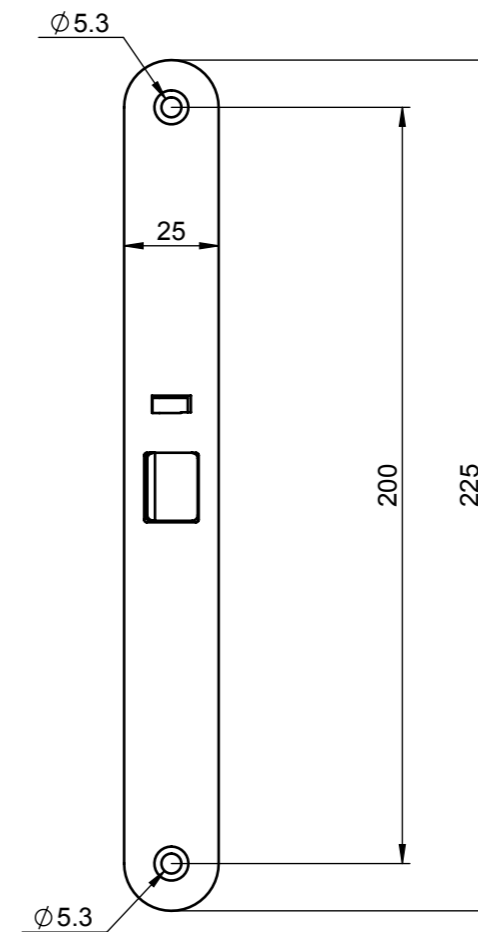

This document is our property and shall not without our permission be altered, copied, used for manufacturing or communicated to any other person or company.

Surface: 456466		Material:			General tolerance: ISO 2768-mH	
Volume:	Weight:	Surface area:	created: 27.04.2015 JK	designed by:	changed by:	Scale: 1:2 (A3)
 <b>ABLOY</b> Abloy Oy An ASSA ABLOY Group brand			ABLOY EL480 / 35			Projection: 
			Alternate ID			

Part/assy:

Configuration:Default

SHEET 1 OF 1