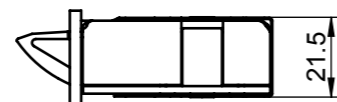

This document is our property and shall not without our permission be altered, copied, used for manufacturing or communicated to any other person or company.

Surface: 456466		Material:			General tolerance: ISO 2768-mH	
Volume:	Weight:	Surface area:	created: 27.04.2015 JK	designed by:	changed by:	Scale: 1:2 (A3)
 <b>ABLOY</b> Abloy Oy An ASSA ABLOY Group brand			ABLOY EL480 / 35			Projection: 
			Alternate ID			

Part/assy:

Configuration:Default

SHEET 1 OF 1