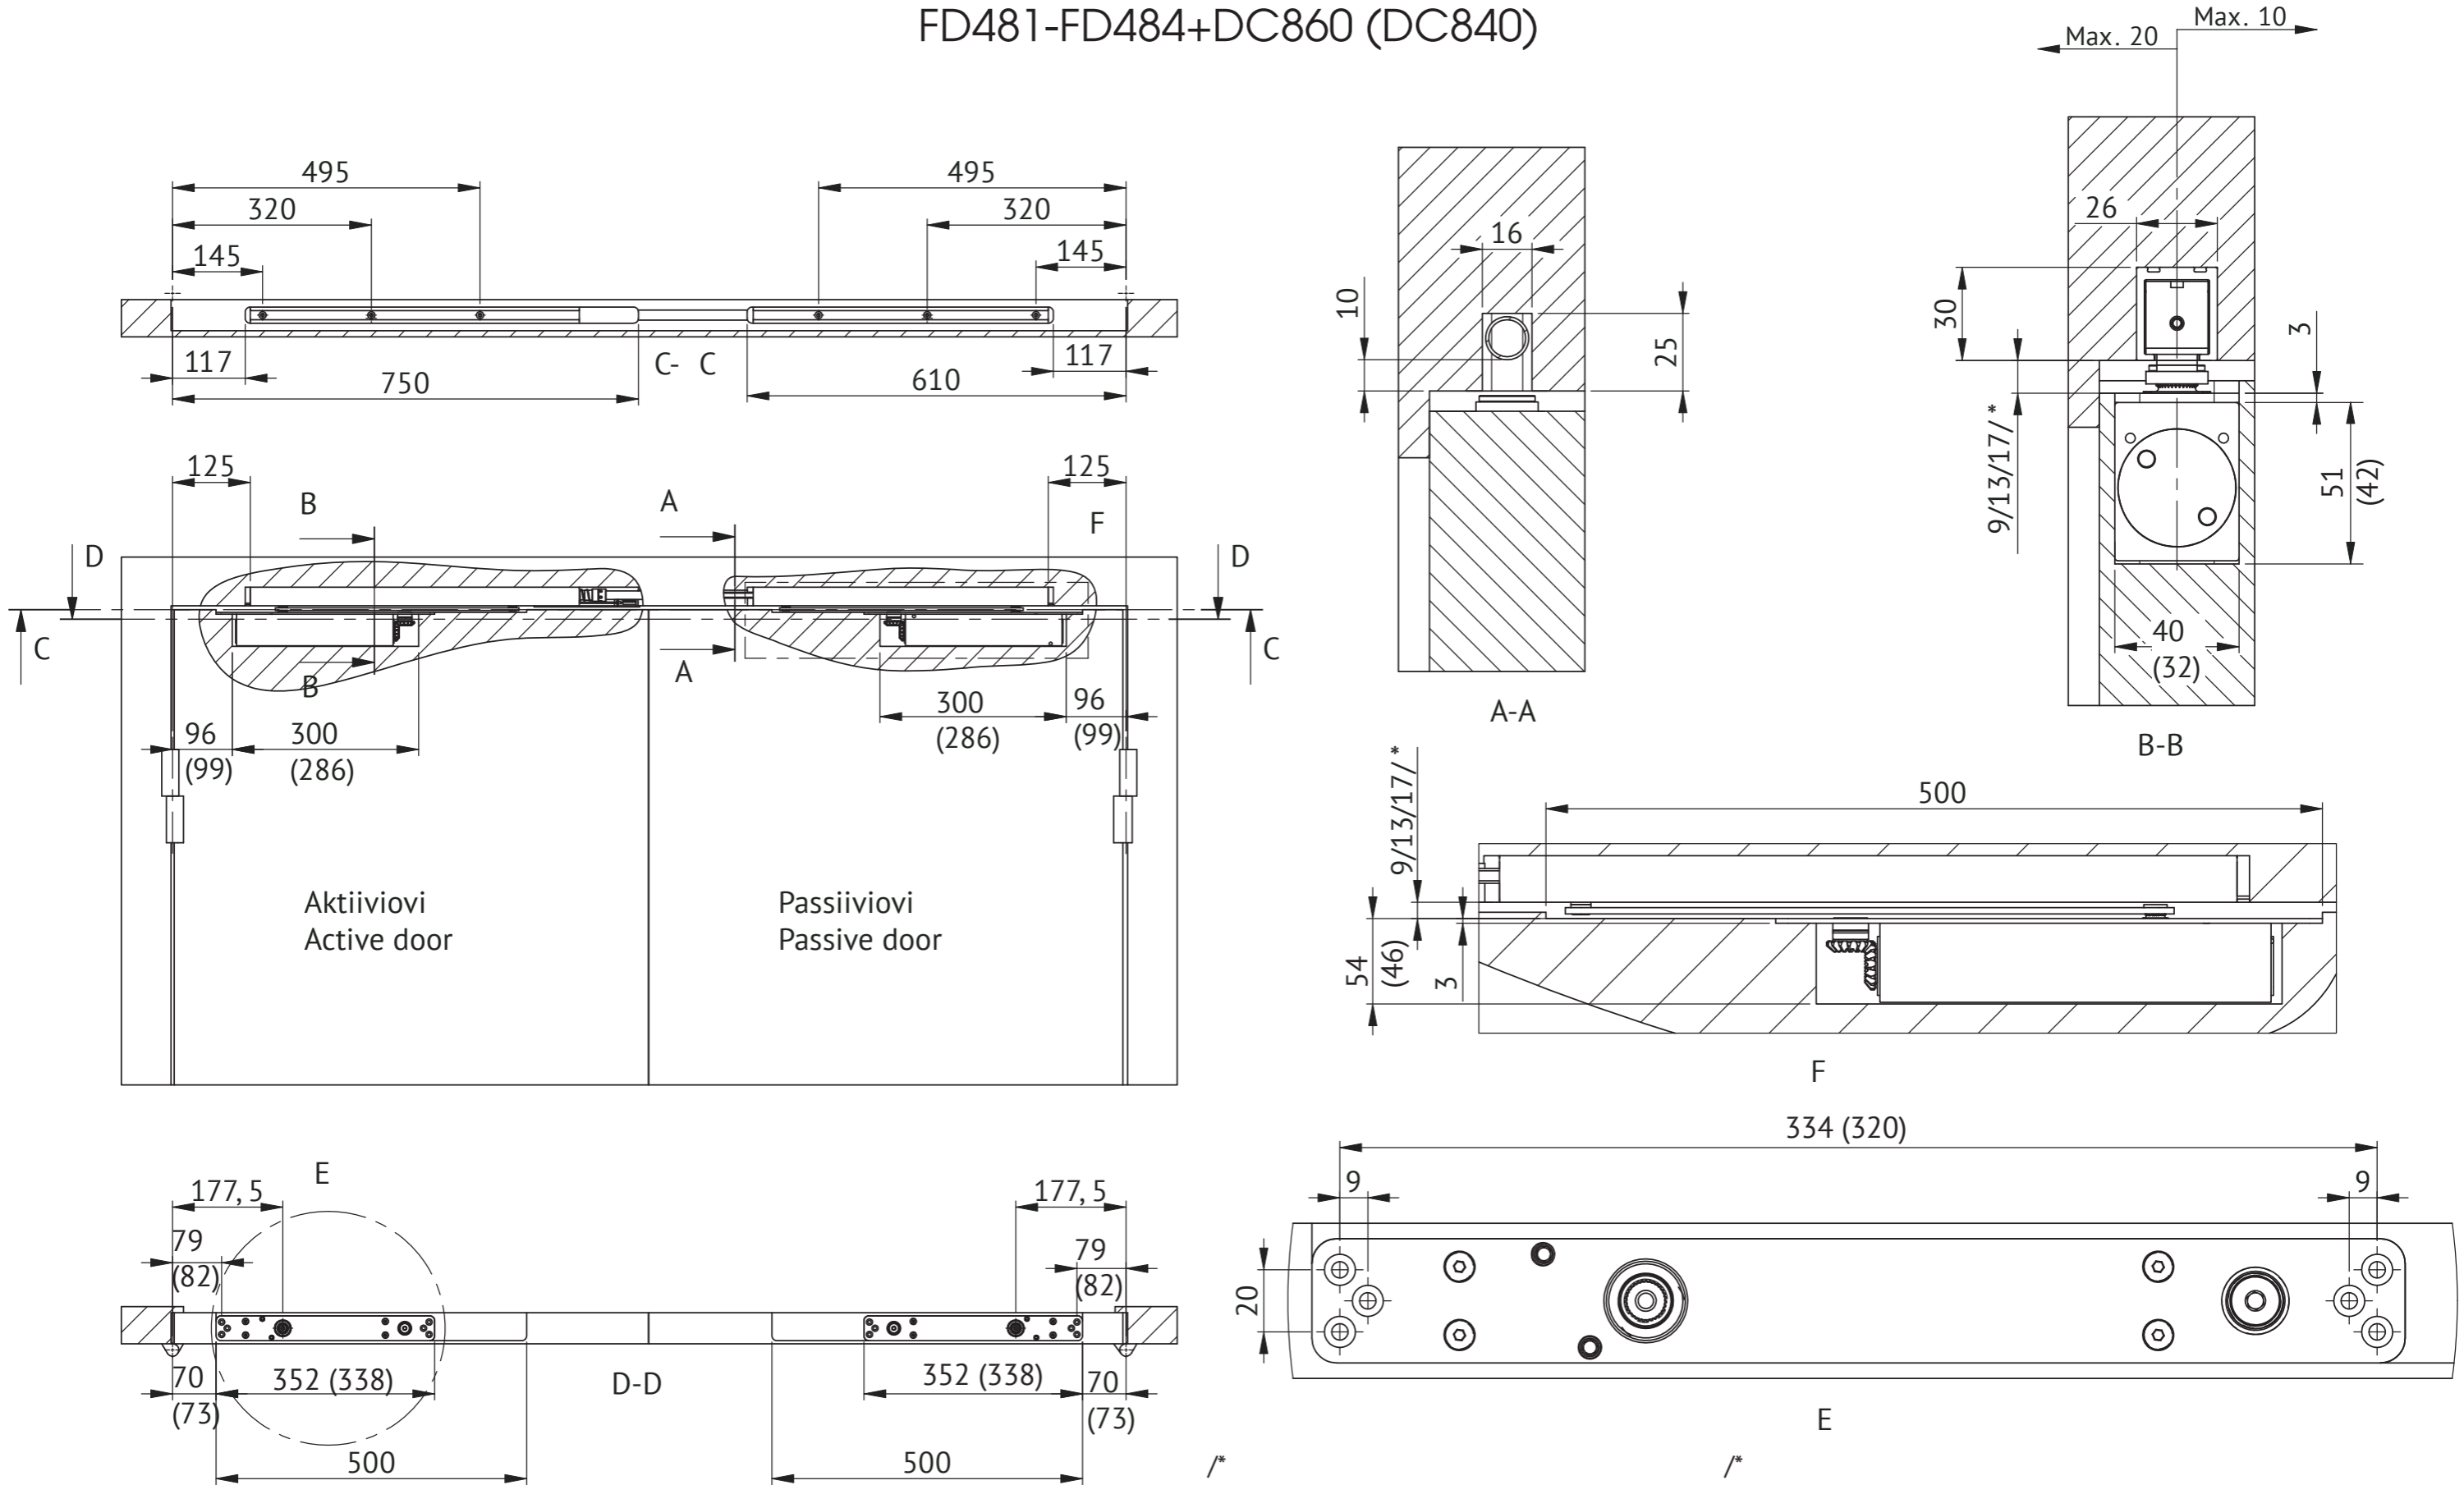

FD481-FD484+DC860 (DC840)

/\*  
 9mm = vakio tuote  
 13mm = 4mm korotettu nokka-akseli  
 17mm = 8mm korotettu nokka-akseli

/\*  
 9 mm = with standard concealed door closer  
 13 mm = version with 4 mm spindle extension  
 17 mm = version with 8 mm spindle extension