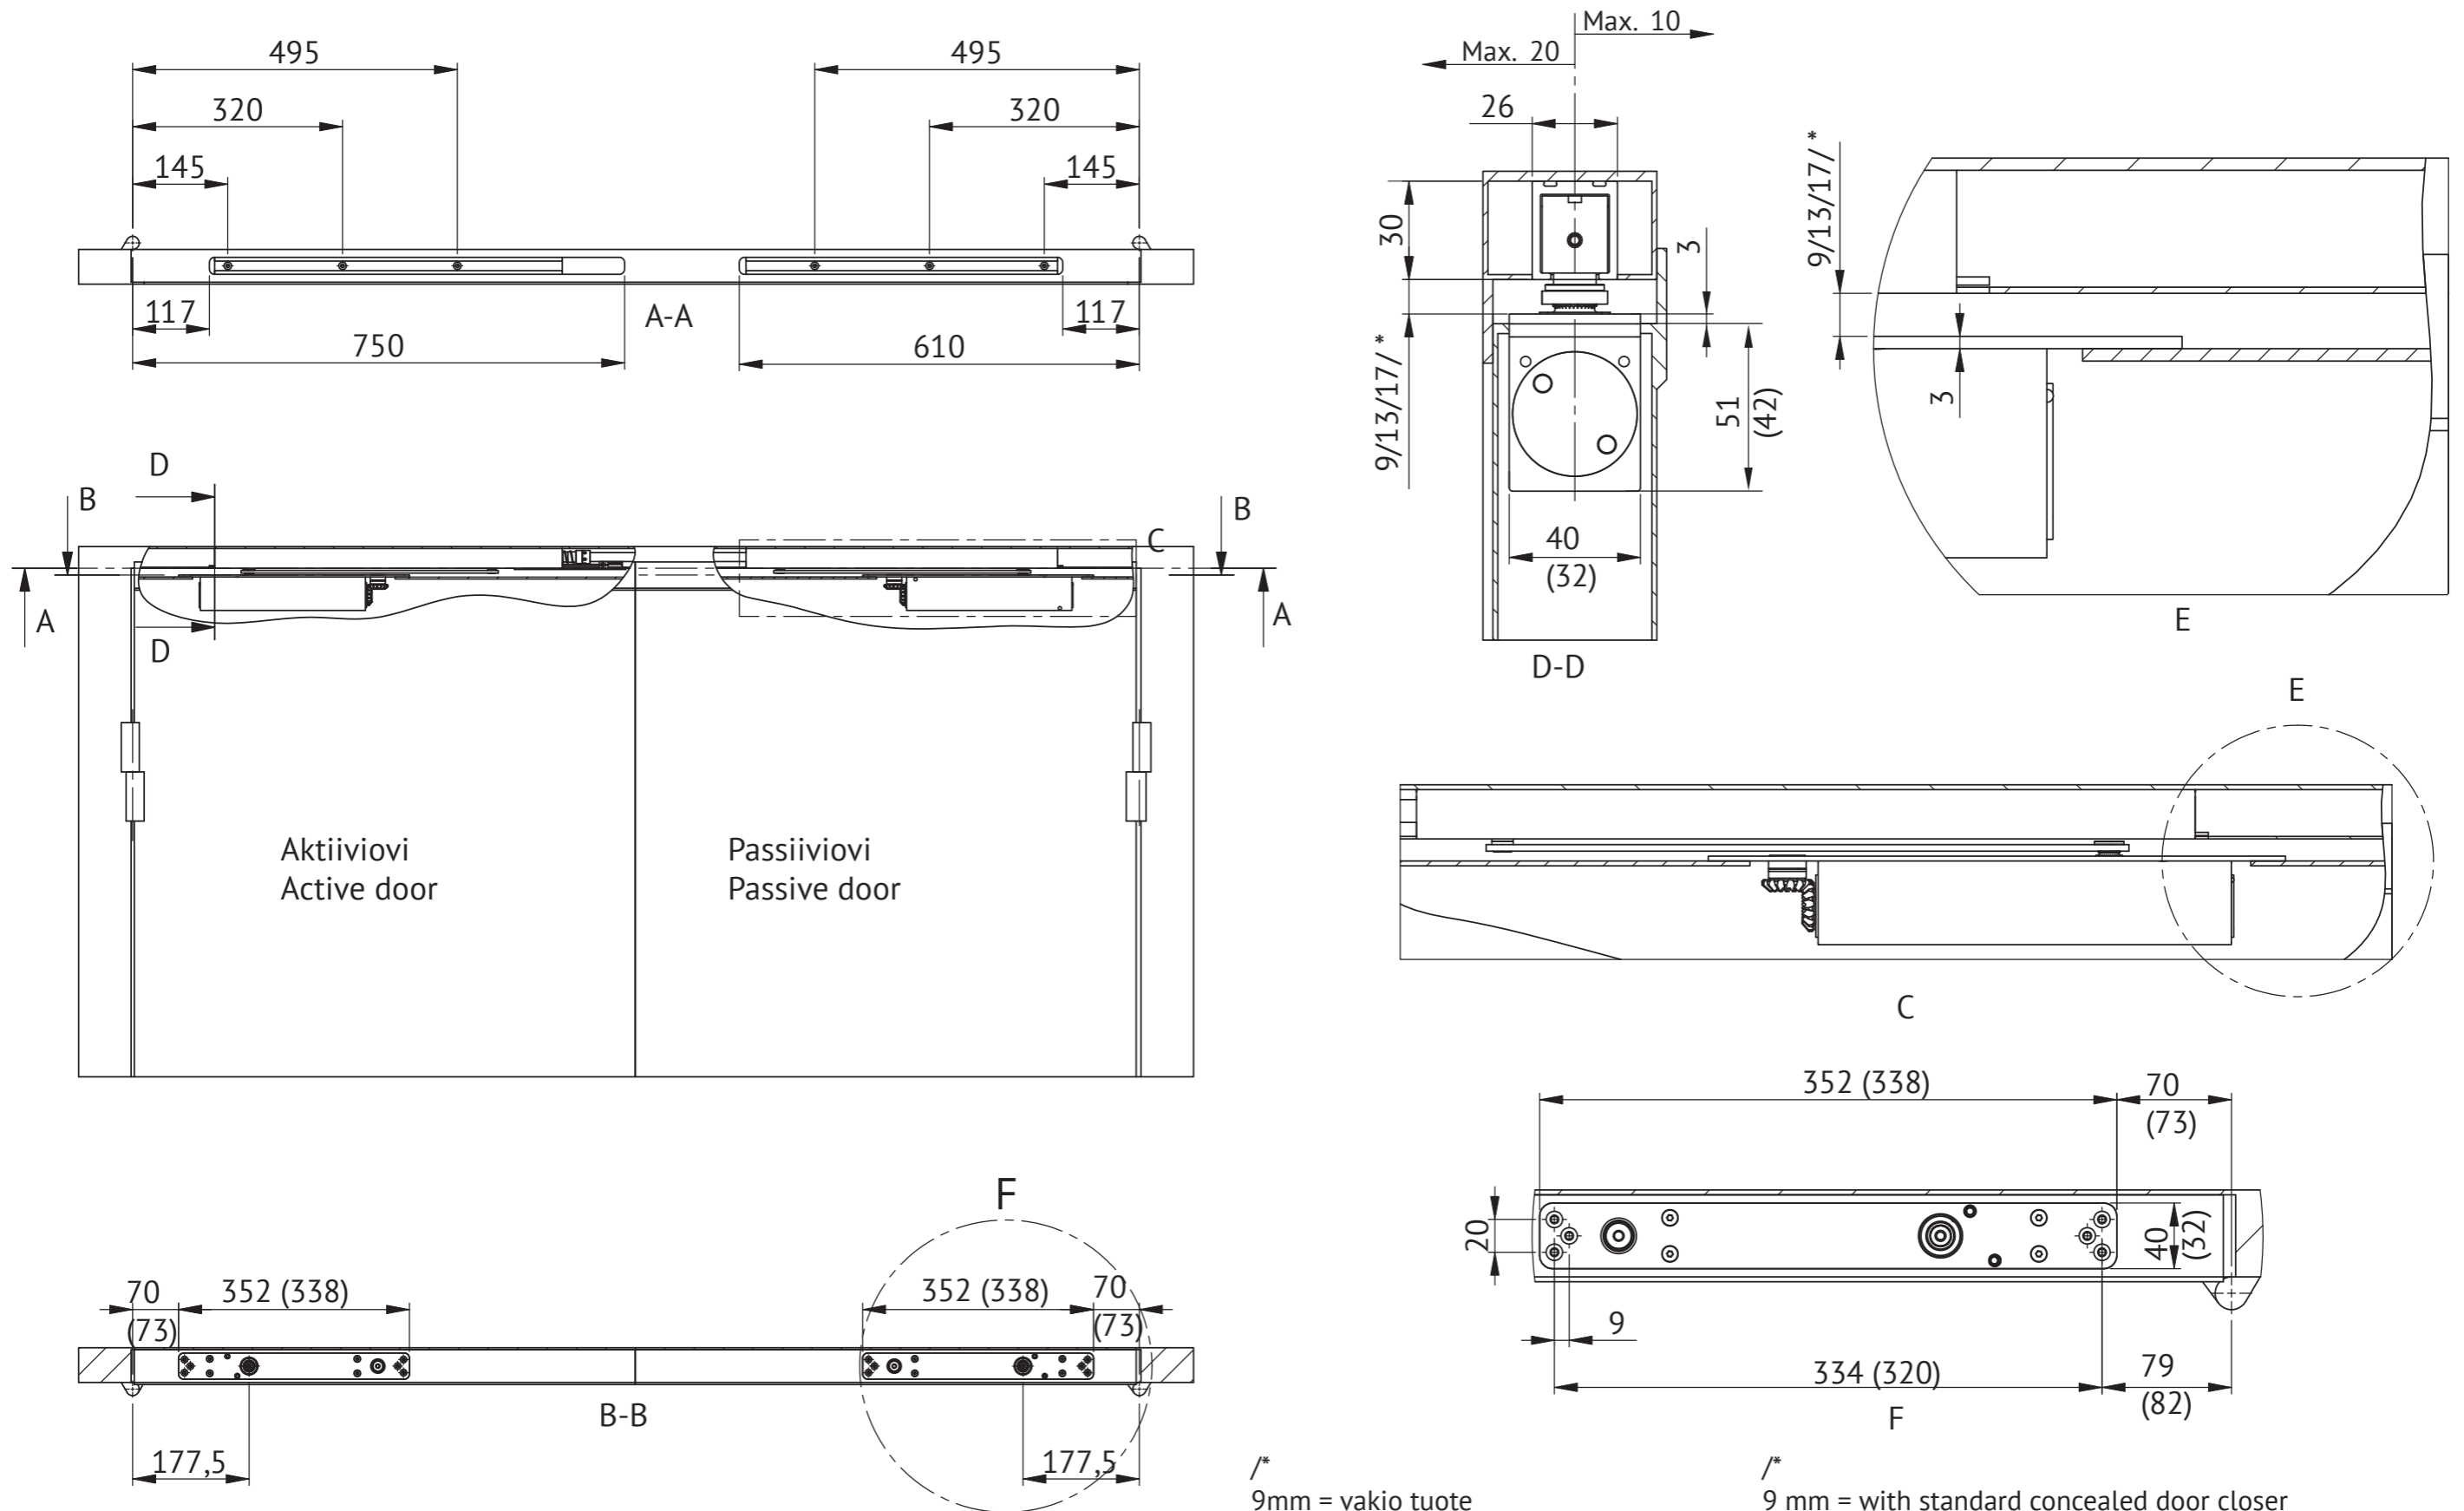

FD481-FD484+DC860 (DC840)

/\*  
 9mm = vakio tuote  
 13mm = 4mm korotettu nokka-akseli  
 17mm = 8mm korotettu nokka-akseli

/\*  
 9 mm = with standard concealed door closer  
 13 mm = version with 4 mm spindle extension  
 17 mm = version with 8 mm spindle extension